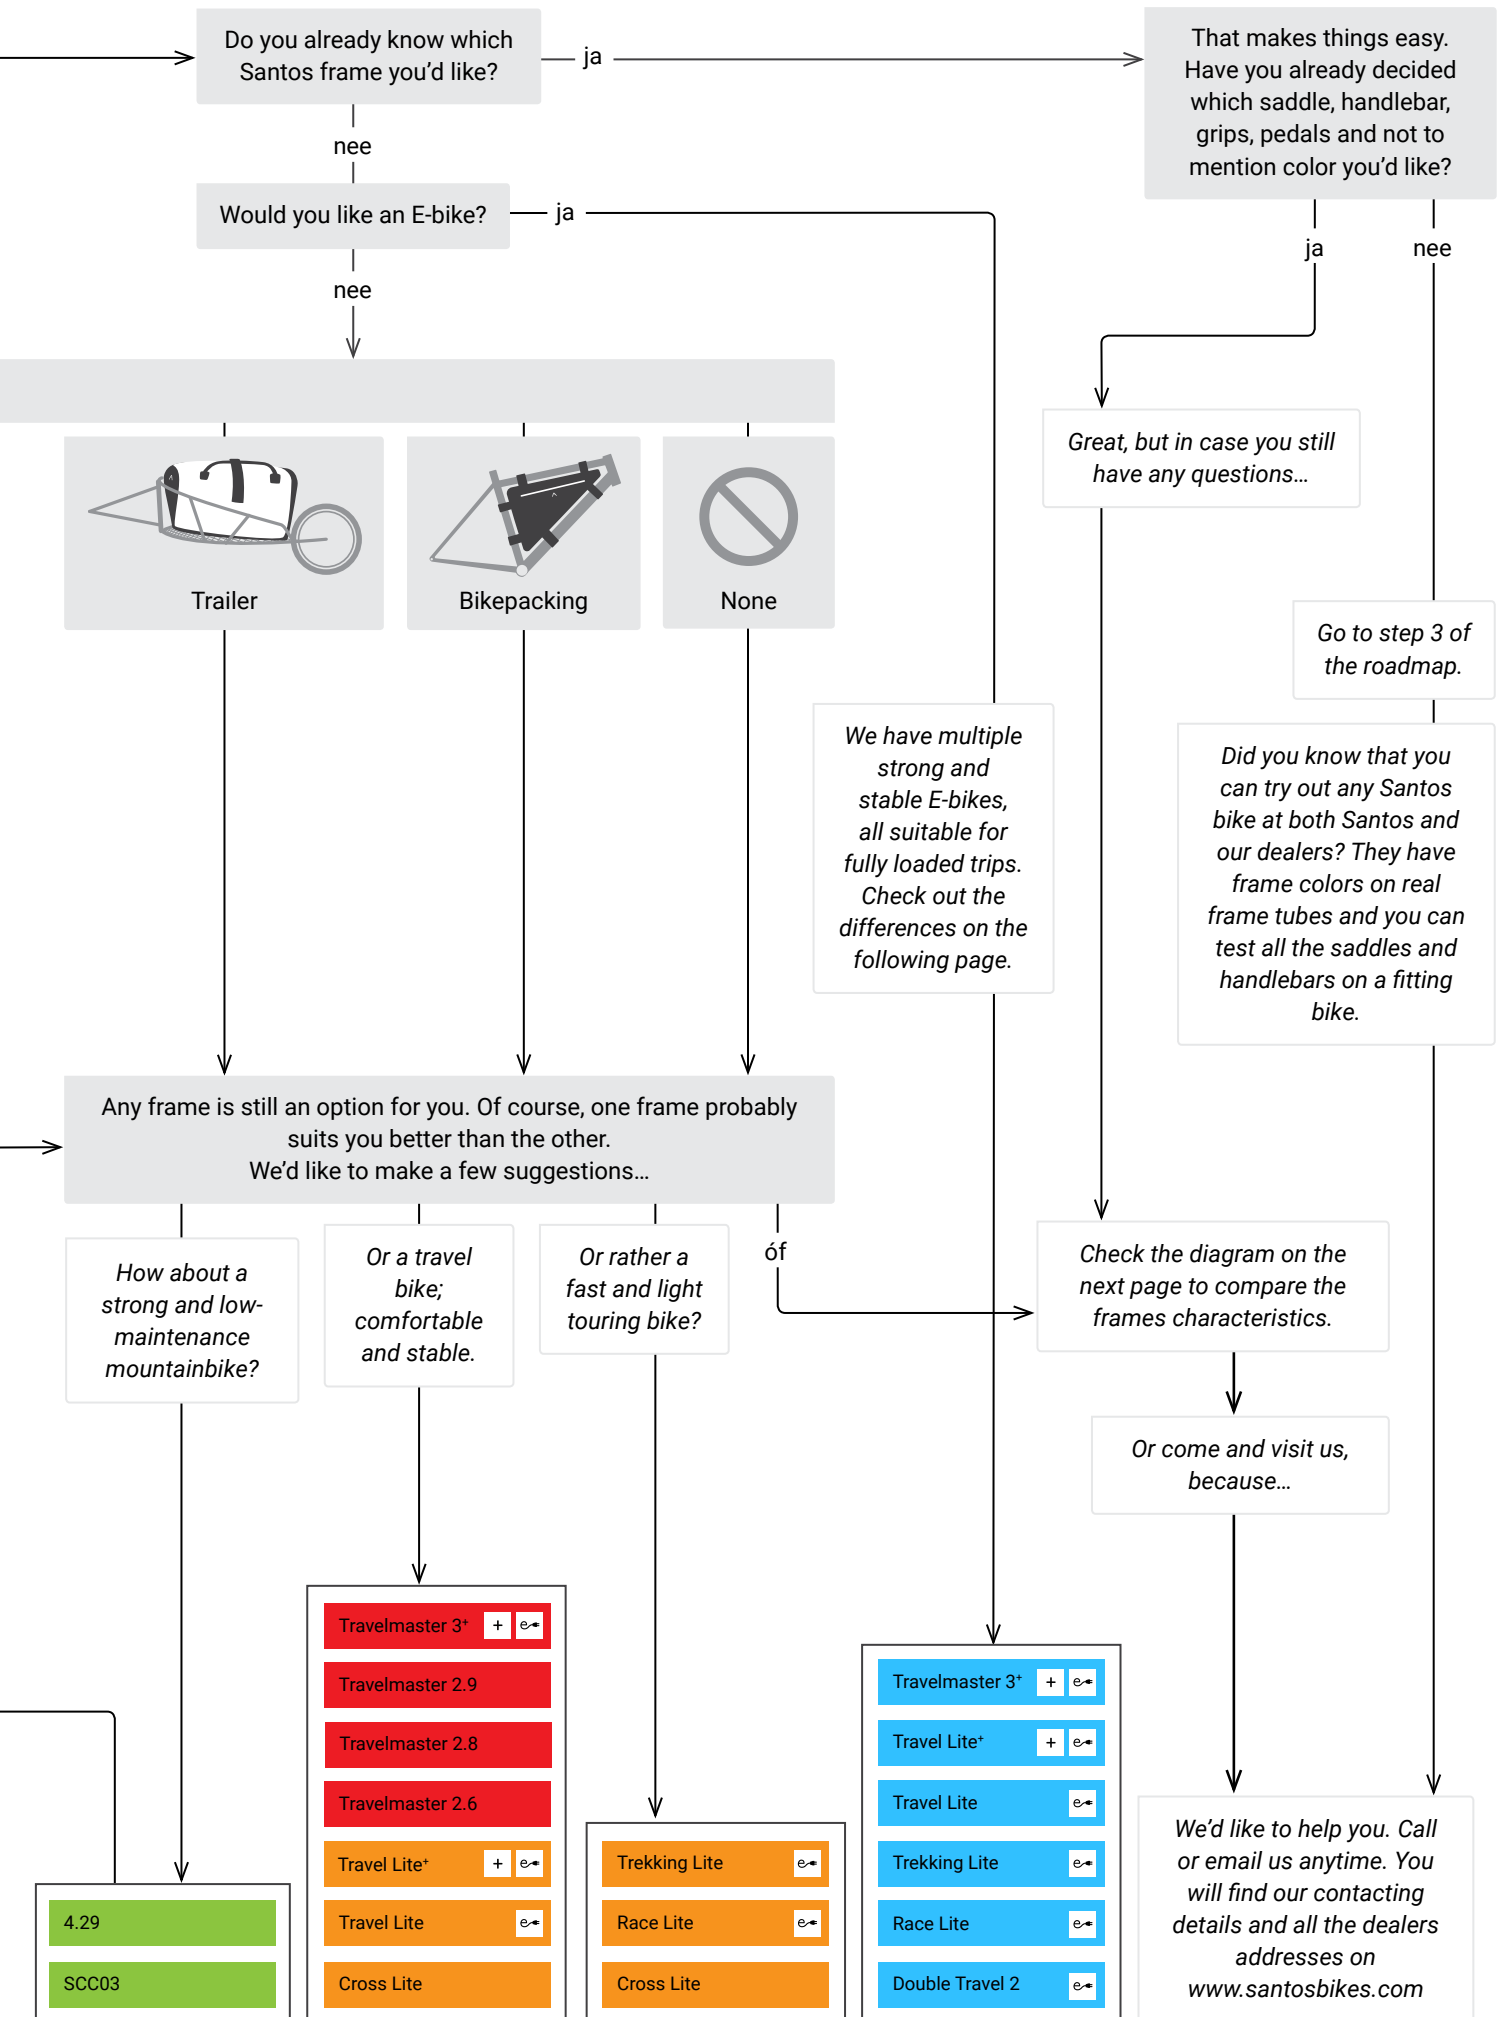

## Version

By now you probably have a couple of frames in mind. Now choose the version you'd like to have. With 'version' we mean the gear system. You can either opt for a derailleur, hub gear system (Rohloff or Alfine) or bracket gear system (Pinion) with chain or belt.

## Customize

At this point you can start customizing your bike. Adjust it exactly the way you like, with the parts you need. Choose your handlebar, saddle, grips, pedals, color, lettering, etc.

1

# Which Santos frame do you need?

Use the flow chart to orientate.