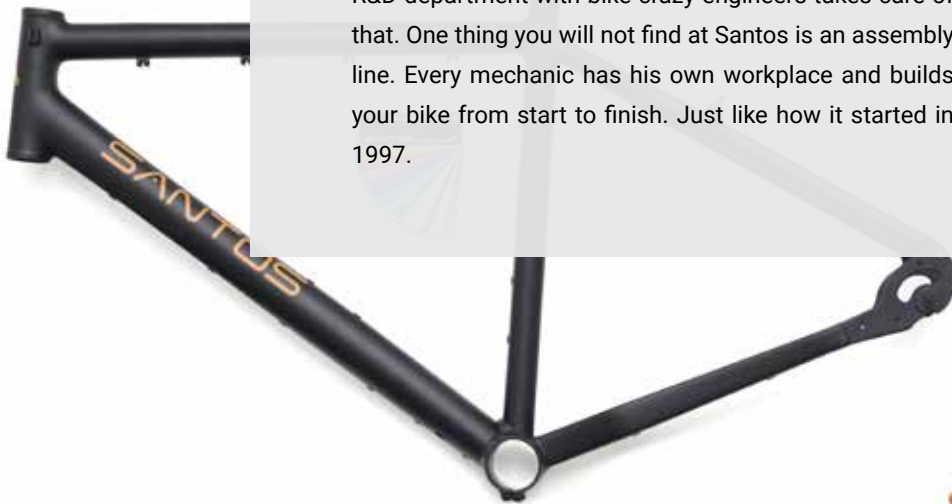

SANTOS

Built for Life

# Santos

Built for Life

Santos is a small independent bicycle brand with passion for bicycles and love for quality. It started in dad's barn in a small town in a Dutch region, famous for tulips. Nowadays a team of 20 bicycle enthusiasts work daily to fulfill the bicycle dreams of Santos customers. We all are cyclists and ride daily. Open for input and feedback from other bikers, we quickly find out which ideas work and which do not and get new ideas. We like top quality parts and often develop or modify them ourselves. Our own R&D department with bike crazy engineers takes care of that. One thing you will not find at Santos is an assembly line. Every mechanic has his own workplace and builds your bike from start to finish. Just like how it started in 1997.