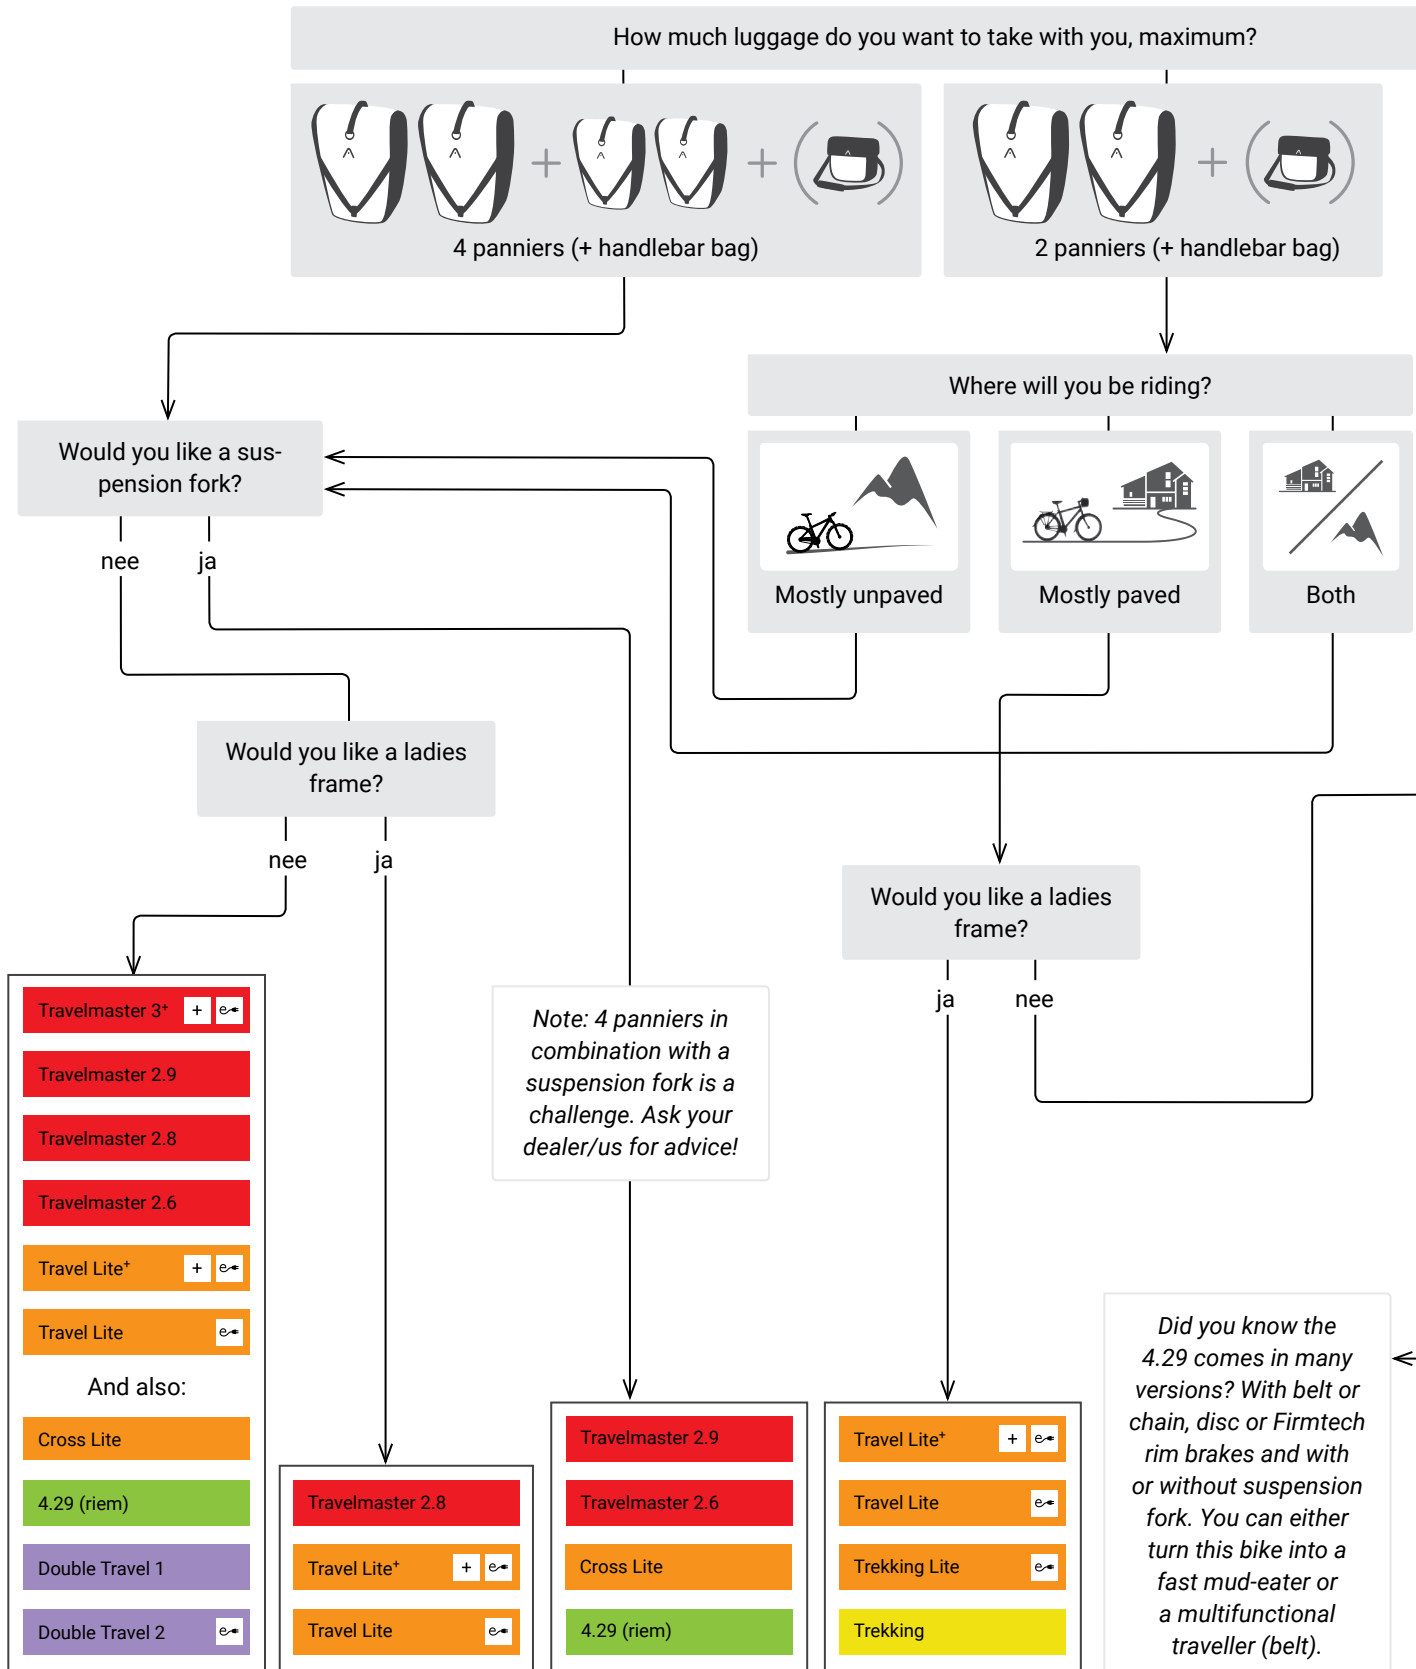

## Which Santos frame do you need?

You'd like to have a good bike. Your wishes determine the choice of the frame. The schedule on the next page will help you to orientate. But, maybe you already know exactly what you want. In this case you can easily compare the different possibilities of each frame.

## Version

By now you probably have a couple of frames in mind. Now choose the version you'd like to have. With 'version' we mean the gear system. You can either opt for a derailleur, hub gear system (Rohloff or Alfine) or bracket gear system (Pinion) with chain or belt.

## Customize

At this point you can start customizing your bike. Adjust it exactly the way you like, with the parts you need. Choose your handlebar, saddle, grips, pedals, color, lettering, etc.

1

# Which Santos frame do you need?

Use the flow chart to orientate.